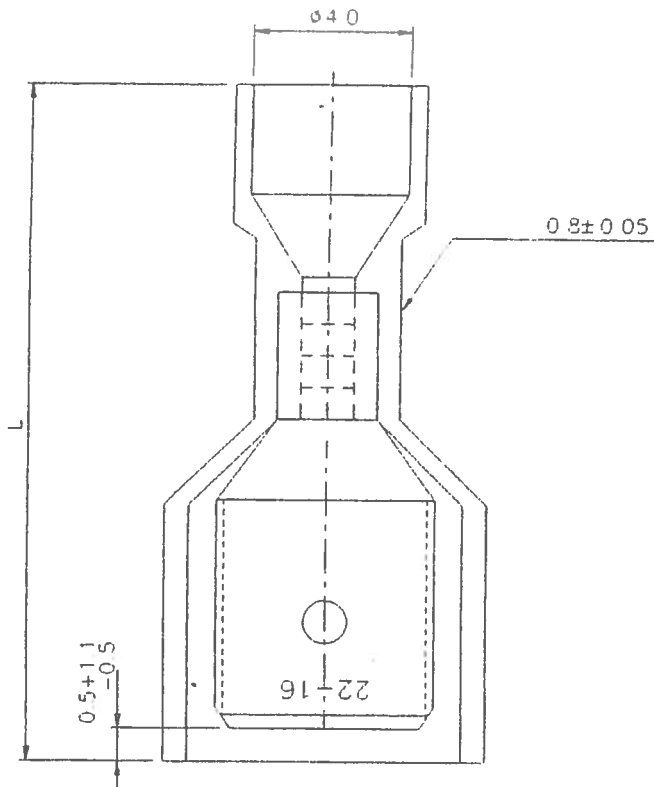

11/04/06
LND1

:Bross H
:Tin Plated
:0.003mm

COD. 1852409

				STYLE	1	2	3	4	5
MALE PUSH-ON FULLY INSULATED				MARK			HP		
	A ± 0.3	B ± 0.3	L ^{+1.0} / _{-0.5}	MTA					
ILND1-6.3M	11.40	6.6	23.3	1852409					

MTA S.p.A.

1852400 - 1852409

mm