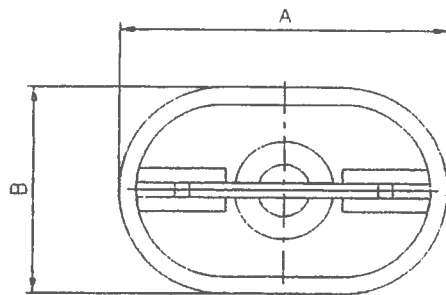

11/04/06
LND1

:Bross H
:Tin Plated
:0.003mm

COD. 1852409

				STYLE	1	2	3	4	5
MALE PUSH-ON FULLY INSULATED				MARK			HP		
	A ± 0.3	B ± 0.3	L ^{+1.0} / _{-0.5}	MTA					
ILND1-6.3M	11.40	6.6	23.3	1852409					

MTA S.p.A.

1852400 - 1852409

mm